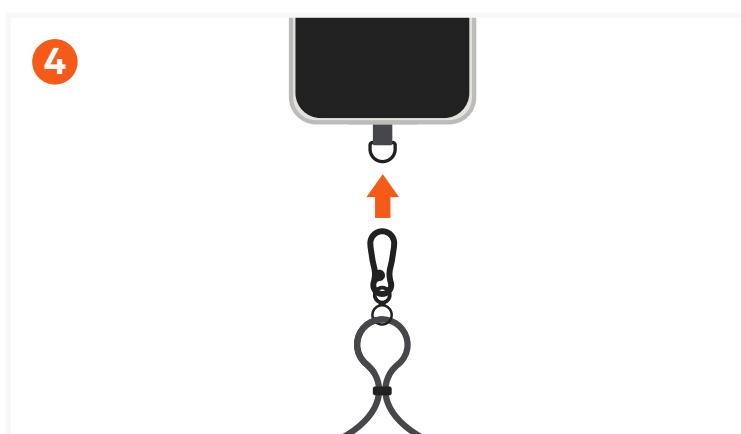

# ONTHEGO™ USB-C LANYARD CABLE

SKU: ST-LOTGLK / ST-LOTGLW / ST-LOTGLR

Place the included connector card with the Satechi logo facing the phone case (not included) and insert the loop through the charging port opening.

Please ensure the phone case has a closed design for the charging port. Not suited for half-coverage cases.

Place your phone in the phone case.  
Ensure the connector card is securely inserted between the phone and phone case.

Adjust the cable to your desired length by sliding the ends.

Attach your phone to the carabiner.  
Note: the cable and carabiner are not designed for climbing purposes.

Charge your host devices up to 60W.  
Refer to your device's technical specifications.