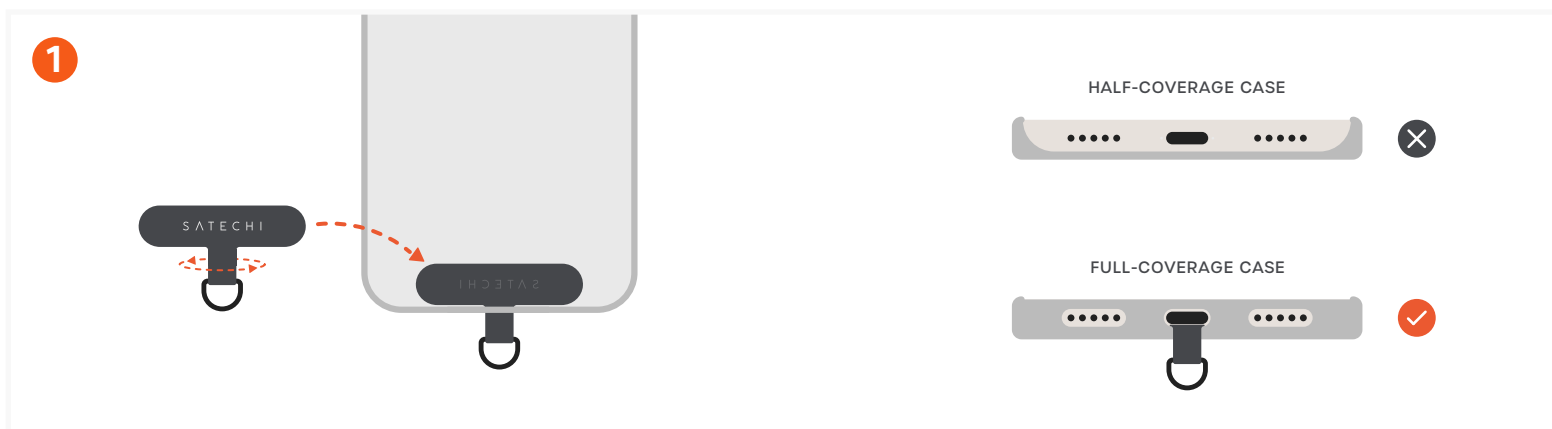

# ONTHEGO™ USB-C LANYARD CABLE

SKU: ST-LOTGLK / ST-LOTGLW / ST-LOTGLR

Place the included connector card with the Satechi logo facing the phone case (not included) and insert the loop through the charging port opening.

Please ensure the phone case has a closed design for the charging port. Not suited for half-coverage cases.

Place your phone in the phone case.  
Ensure the connector card is securely inserted between the phone and phone case.

Adjust the cable to your desired length by sliding the ends.

Attach your phone to the carabiner.  
Note: the cable and carabiner are not designed for climbing purposes.

Charge your host devices up to 60W.  
Refer to your device's technical specifications.