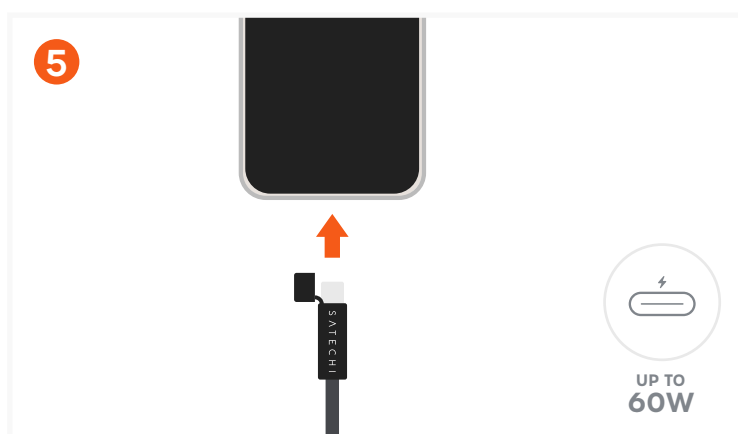

# ONTHEGO™ USB-C LANYARD CABLE

SKU: ST-LOTGLK / ST-LOTGLW / ST-LOTGLR

Place the included connector card with the Satechi logo facing the phone case (not included) and insert the loop through the charging port opening.

Please ensure the phone case has a closed design for the charging port. Not suited for half-coverage cases.

Place your phone in the phone case.  
Ensure the connector card is securely inserted between the phone and phone case.

Adjust the cable to your desired length by sliding the ends.

Attach your phone to the carabiner.  
Note: the cable and carabiner are not designed for climbing purposes.

Charge your host devices up to 60W.  
Refer to your device's technical specifications.