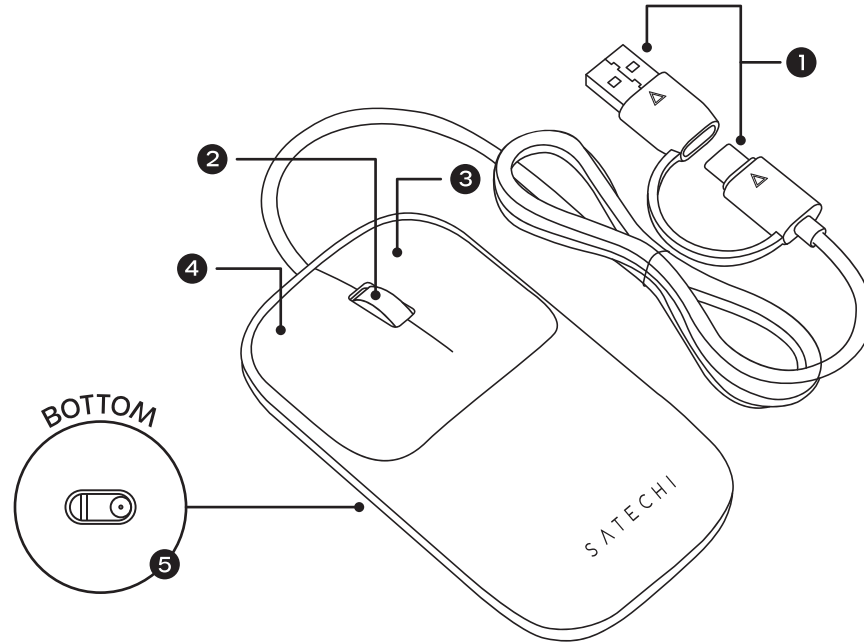

S A T E C H I

SLIM LX WIRED MOUSE

USER MANUAL

ENGLISH

FUNCTIONS

1. USB-C Connector with USB-C to USB-A Adapter
2. Scroll Wheel
3. Right Click Button
4. Left Click Button
5. Optical Sensor

PLUG & PLAY

Plug into USB-C or USB-A port and the mouse will be detected by the device.