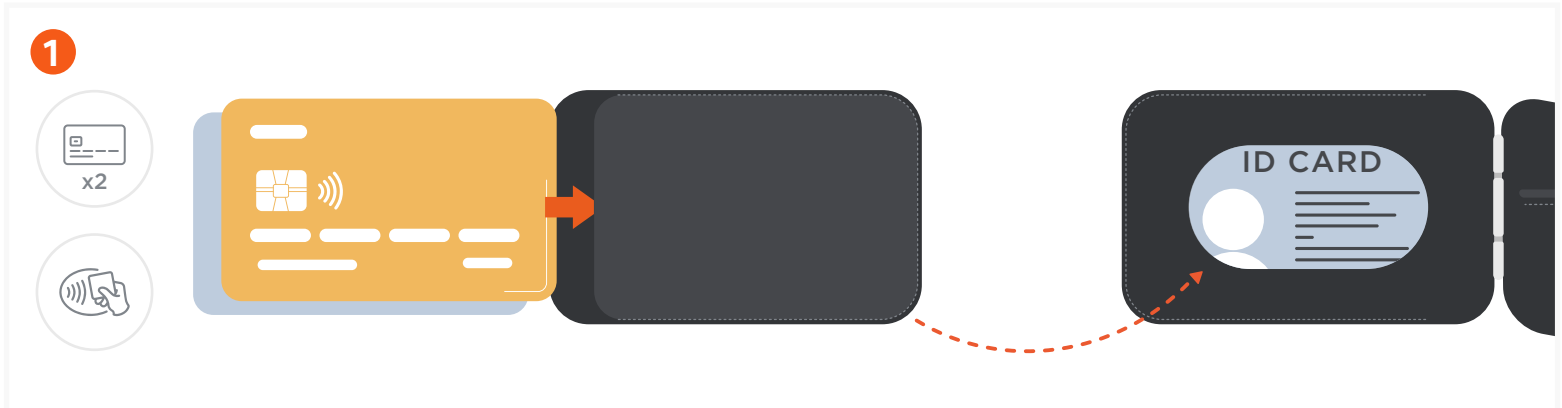

# QUICK GUIDE

## VEGAN-LEATHER MAGNETIC WALLET STAND

**Attention:** Don't open the wallet more than 160 degrees, or the metal hinge may be damaged.

Align and attach the wallet to the rear of the phone.  
Compatible with iPhone 12-16.  
Not compatible with iPhone 12/13 mini.

You can use the wallet as a stand in portrait and landscape layout.

NFC feature may not be compatible with all payment terminals