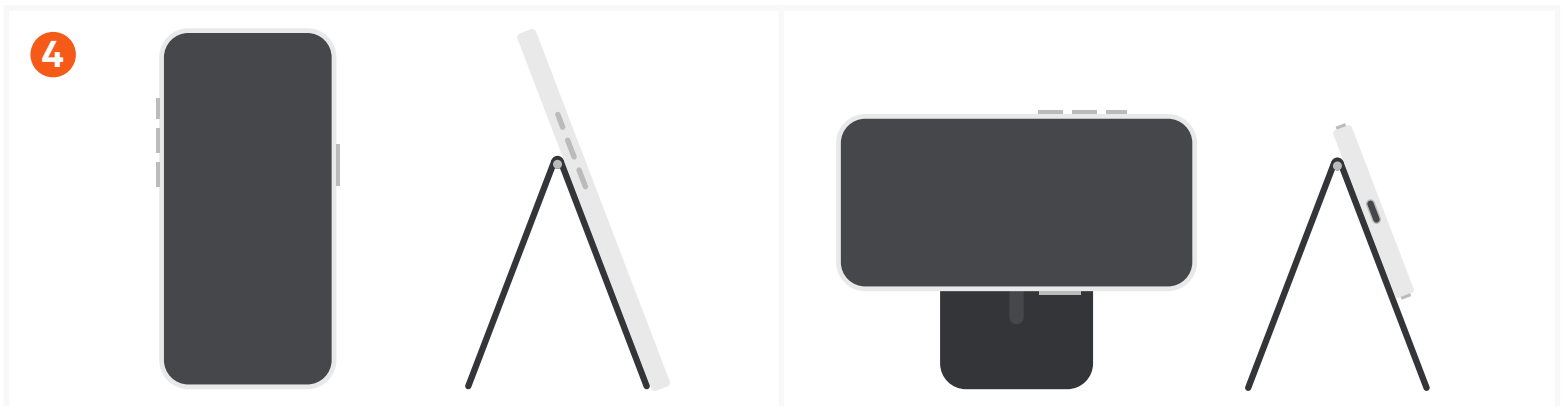

## VEGAN-LEATHER MAGNETIC WALLET STAND

**Attention:** Don't open the wallet more than 160 degrees, or the metal hinge may be damaged.

Align and attach the wallet to the rear of the phone.  
Compatible with iPhone 12-16.  
Not compatible with iPhone 12/13 mini.

You can use the wallet as a stand in portrait and landscape layout.

NFC feature may not be compatible with all payment terminals