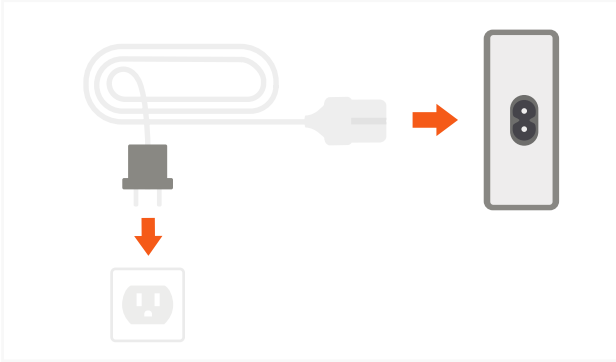

75W DUAL TYPE-C PD TRAVEL CHARGER

- 1** Connect the power cord to the back side of the Travel Charger and plug into a wall outlet. LED light indicates when charger is in use.

- 2** The 75W Dual Charger supports charging up to 4 devices simultaneously. Total output up to 75W.

- 3** Connect Type-C laptops or tablets to first USB-C PD port. Max output up to 60W.

- 4** Connect Type-C tablets or smartphones to second USB-C PD port. Max output up to 18W.

- 5** Or use either USB-C PD port to fast-charge compatible devices with Apple MFi-Certified Lightning charging cable. Apple charging cable is not included.

- 6** Use the 2 USB-A ports to charge smartphones or other USB devices. Total output up to 12W.