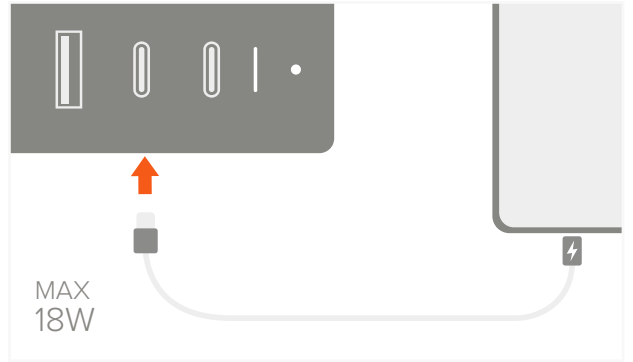

75W DUAL TYPE-C PD TRAVEL CHARGER

- 1** Connect the power cord to the back side of the Travel Charger and plug into a wall outlet. LED light indicates when charger is in use.

- 2** The 75W Dual Charger supports charging up to 4 devices simultaneously. Total output up to 75W.

- 3** Connect Type-C laptops or tablets to first USB-C PD port. Max output up to 60W.

- 4** Connect Type-C tablets or smartphones to second USB-C PD port. Max output up to 18W.

- 5** Or use either USB-C PD port to fast-charge compatible devices with Apple MFi-Certified Lightning charging cable. Apple charging cable is not included.

- 6** Use the 2 USB-A ports to charge smartphones or other USB devices. Total output up to 12W.