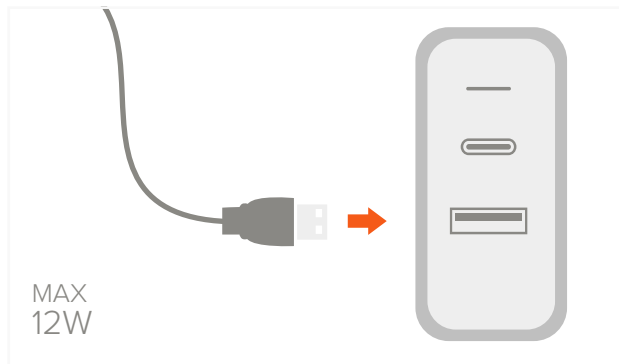

30W DUAL-PORT WALL CHARGER

- 1** Plug the 30W Dual-Port Charger into a wall outlet.
LED light indicates when device is in use.

- 2** The 30W Charger support charging 2 devices simultaneously.
Total output up to 30W.

- 3** Connect Type-C tablets or smartphones to the USB-C PD port.
Max output up to 18W .

- 4** Or fast-charge compatible devices using Apple MFi-Certified Type-C to Lightning charging cable.
Apple charging cable not included.

- 5** Use the USB-A port to charge another smartphone or USB device.
Max output up to 12W.

- 6** Unplug the 30W Dual-Port Charger from outlet when not in use.