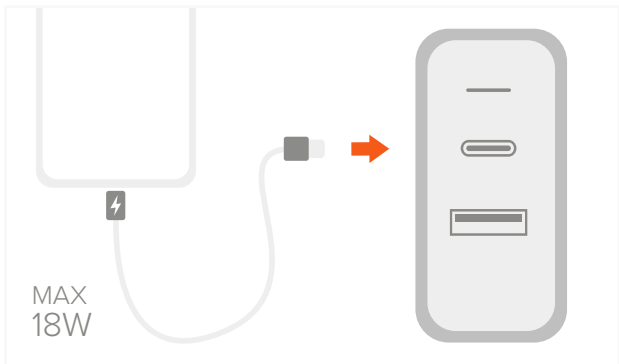

30W DUAL-PORT WALL CHARGER

- 1** Plug the 30W Dual-Port Charger into a wall outlet.
LED light indicates when device is in use.

- 2** The 30W Charger support charging 2 devices simultaneously.
Total output up to 30W.

- 3** Connect Type-C tablets or smartphones to the USB-C PD port.
Max output up to 18W .

- 4** Or fast-charge compatible devices using Apple MFi-Certified Type-C to Lightning charging cable.
Apple charging cable not included.

- 5** Use the USB-A port to charge another smartphone or USB device.
Max output up to 12W.

- 6** Unplug the 30W Dual-Port Charger from outlet when not in use.