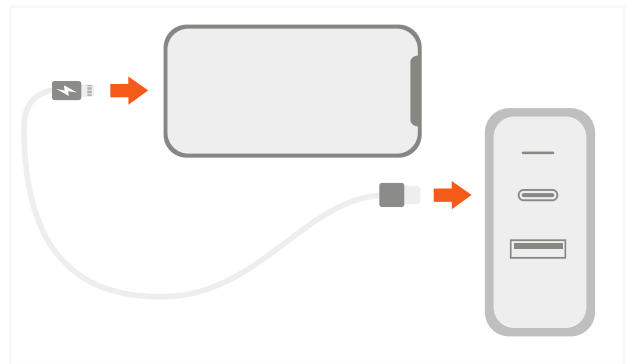

30W DUAL-PORT WALL CHARGER

- 1** Plug the 30W Dual-Port Charger into a wall outlet.
LED light indicates when device is in use.

- 2** The 30W Charger support charging 2 devices simultaneously.
Total output up to 30W.

- 3** Connect Type-C tablets or smartphones to the USB-C PD port.
Max output up to 18W .

- 4** Or fast-charge compatible devices using Apple MFi-Certified Type-C to Lightning charging cable.
Apple charging cable not included.

- 5** Use the USB-A port to charge another smartphone or USB device.
Max output up to 12W.

- 6** Unplug the 30W Dual-Port Charger from outlet when not in use.