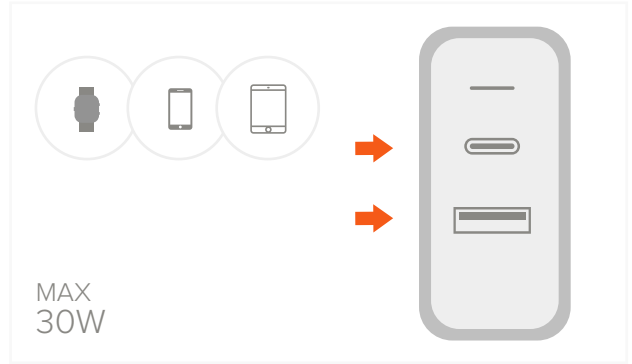

30W DUAL-PORT WALL CHARGER

- 1** Plug the 30W Dual-Port Charger into a wall outlet.
LED light indicates when device is in use.

- 2** The 30W Charger support charging 2 devices simultaneously.
Total output up to 30W.

- 3** Connect Type-C tablets or smartphones to the USB-C PD port.
Max output up to 18W .

- 4** Or fast-charge compatible devices using Apple MFi-Certified Type-C to Lightning charging cable.
Apple charging cable not included.

- 5** Use the USB-A port to charge another smartphone or USB device.
Max output up to 12W.

- 6** Unplug the 30W Dual-Port Charger from outlet when not in use.