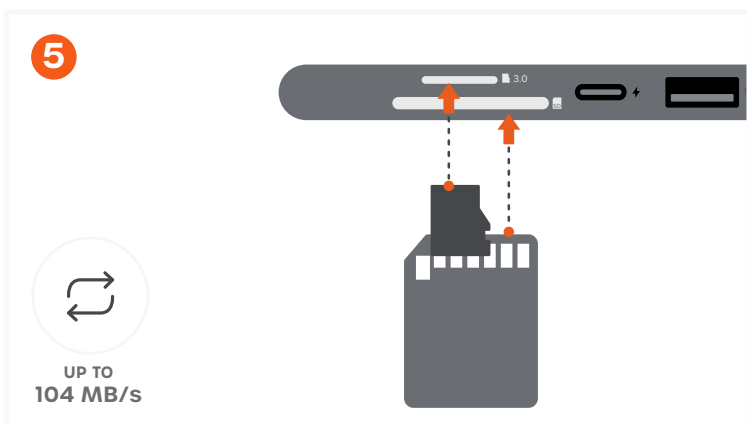

7-IN-1 USB-C SLIM MULTIPORT ADAPTER WITH ETHERNET

SKU: ST-P7SK / ST-P7SS / ST-P7SM

Connect the adapter to a compatible host device. LED indicator should turn on once connected.

Connect a USB-C charging cable to the adapter's USB-C PD port (up to 100W; 15W used for operation).

Does not support video output.

Does not support CD/DVD drives or Apple SuperDrive.

Connect an RJ45 Ethernet cable to the Gigabit Ethernet port. Solid green/amber LED indicates connection; flashing green/amber LED indicates network activity. Supports up to 1 Gbps.

Connect an HDMI cable from the adapter to a 4K-compatible display.

Up to 4K at 60Hz.

Only supports direct HDMI connections.

Insert microSD or SD cards into the card reader slots: microSD with pins facing down, SD with pins facing up.