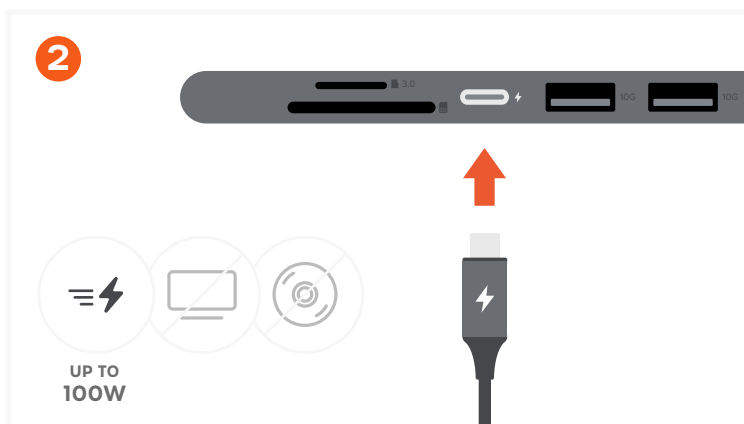

7-IN-1 USB-C SLIM MULTIPORT ADAPTER WITH ETHERNET

SKU: ST-P7SK / ST-P7SS / ST-P7SM

Connect the adapter to a compatible host device. LED indicator should turn on once connected.

Connect a USB-C charging cable to the adapter's USB-C PD port (up to 100W; 15W used for operation).

Does not support video output.

Does not support CD/DVD drives or Apple SuperDrive.

Connect an RJ45 Ethernet cable to the Gigabit Ethernet port. Solid green/amber LED indicates connection; flashing green/amber LED indicates network activity. Supports up to 1 Gbps.

Connect an HDMI cable from the adapter to a 4K-compatible display.

Up to 4K at 60Hz.

Only supports direct HDMI connections.

Insert microSD or SD cards into the card reader slots: microSD with pins facing down, SD with pins facing up.