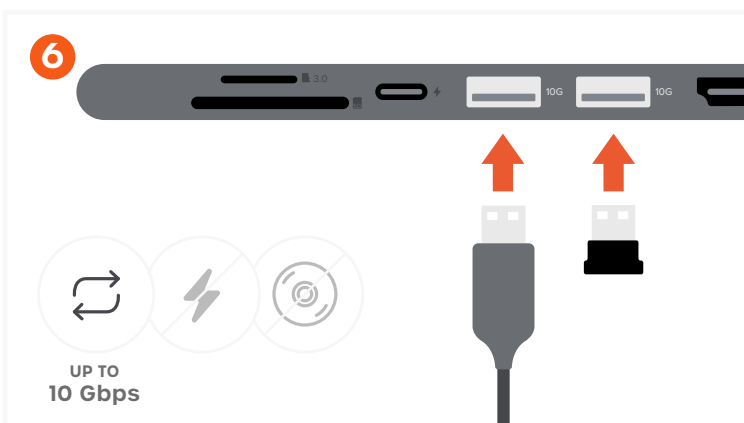

Connect up to two USB-A peripherals for data transfer (up to 10 Gbps).

Does not support charging or CD readers including the Apple SuperDrive.