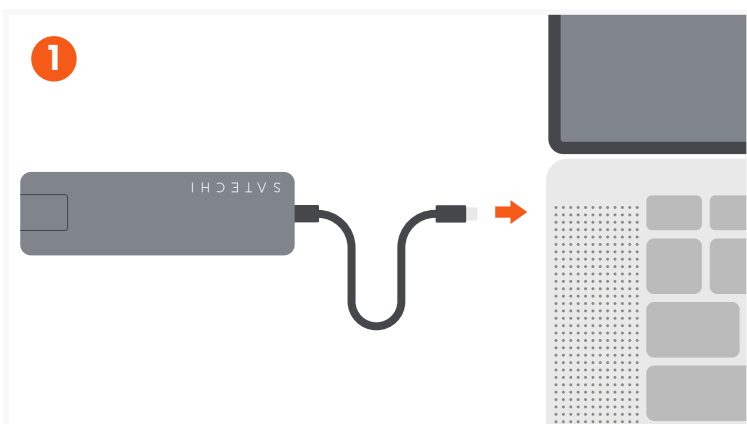

7-IN-1 USB-C SLIM MULTIPORT ADAPTER WITH ETHERNET

SKU: ST-P7SK / ST-P7SS / ST-P7SM

Connect the adapter to a compatible host device. LED indicator should turn on once connected.

Connect a USB-C charging cable to the adapter's USB-C PD port (up to 100W; 15W used for operation).

Does not support video output.

Does not support CD/DVD drives or Apple SuperDrive.

Connect an RJ45 Ethernet cable to the Gigabit Ethernet port. Solid green/amber LED indicates connection; flashing green/amber LED indicates network activity. Supports up to 1 Gbps.

Connect an HDMI cable from the adapter to a 4K-compatible display.

Up to 4K at 60Hz.

Only supports direct HDMI connections.

Insert microSD or SD cards into the card reader slots: microSD with pins facing down, SD with pins facing up.

Both cards can be read simultaneously.

Supports UHS-I read/write speeds (up to 104 MB/s).

Connect up to two USB-A peripherals for data transfer (up to 10 Gbps).

Does not support charging or CD readers including the Apple SuperDrive.