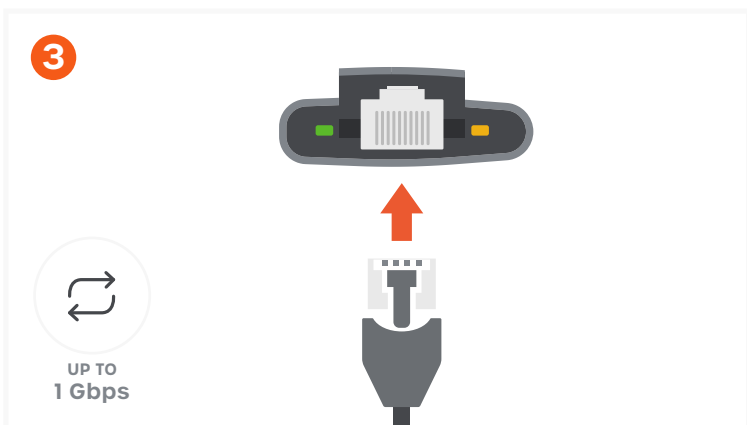

7-IN-1 USB-C SLIM MULTIPORT ADAPTER WITH ETHERNET

SKU: ST-P7SK / ST-P7SS / ST-P7SM

Connect the adapter to a compatible host device. LED indicator should turn on once connected.

Connect a USB-C charging cable to the adapter's USB-C PD port (up to 100W; 15W used for operation).

Does not support video output.

Does not support CD/DVD drives or Apple SuperDrive.

Connect an RJ45 Ethernet cable to the Gigabit Ethernet port. Solid green/amber LED indicates connection; flashing green/amber LED indicates network activity. Supports up to 1 Gbps.

Connect an HDMI cable from the adapter to a 4K-compatible display.

Up to 4K at 60Hz.

Only supports direct HDMI connections.

Insert microSD or SD cards into the card reader slots: microSD with pins facing down, SD with pins facing up.