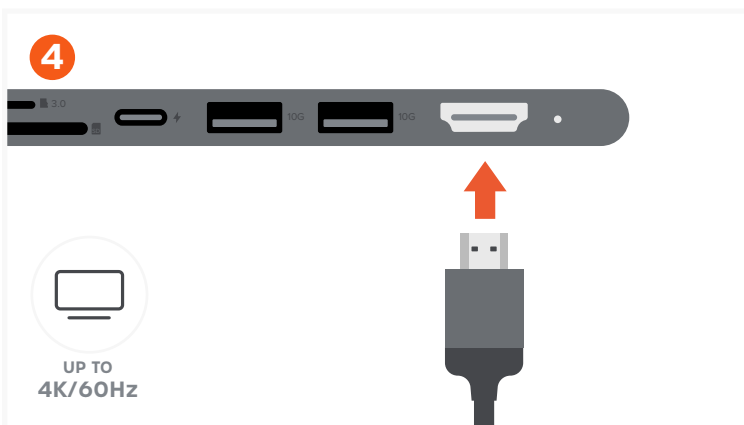

7-IN-1 USB-C SLIM MULTIPORT ADAPTER WITH ETHERNET

SKU: ST-P7SK / ST-P7SS / ST-P7SM

Connect the adapter to a compatible host device. LED indicator should turn on once connected.

Connect a USB-C charging cable to the adapter's USB-C PD port (up to 100W; 15W used for operation).

Does not support video output.

Does not support CD/DVD drives or Apple SuperDrive.

Connect an RJ45 Ethernet cable to the Gigabit Ethernet port. Solid green/amber LED indicates connection; flashing green/amber LED indicates network activity. Supports up to 1 Gbps.

Connect an HDMI cable from the adapter to a 4K-compatible display.

Up to 4K at 60Hz.

Only supports direct HDMI connections.

Insert microSD or SD cards into the card reader slots: microSD with pins facing down, SD with pins facing up.