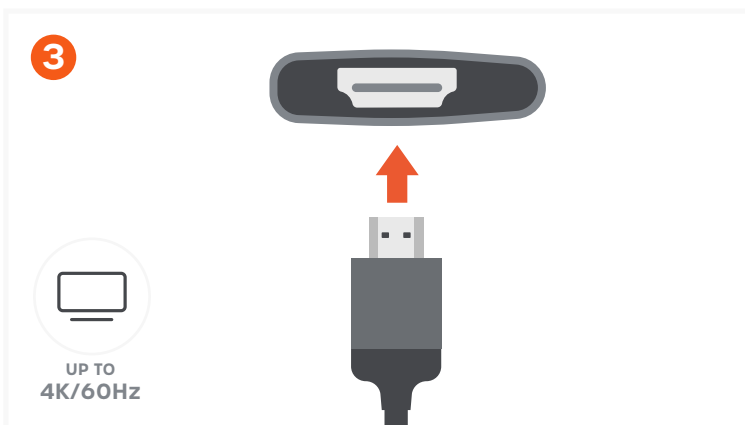

6-IN-1 USB-C SLIM MULTIPORT ADAPTER

SKU: ST-P6SK / ST-P6SS / ST-P6SM

Connect the adapter to a compatible host device.
LED indicator should turn on once connected.

Connect a USB-C charging cable to the adapter's USB-C PD port (up to 100W; 15W used for operation).
Does not support video output.
Does not support CD/DVD drives or Apple SuperDrive.

Connect an HDMI cable from the adapter to a 4K-compatible display.
Up to 4K at 60Hz.
Only supports direct HDMI connections.

Insert microSD or SD cards into the card reader slots: microSD with pins facing down, SD with pins facing up.
Both cards can be read simultaneously.
Supports UHS-I read/write speeds (up to 104 MB/s).

Connect one USB 3.0 Type-A device for high speed data transfer up to 10 Gbps.
Does not support charging or CD readers including the Apple SuperDrive.

Connect one USB 2.0 Type-A device (up to 480 Mbps), recommended for low-power peripherals or wireless receivers.
Does not support charging or CD readers including the Apple SuperDrive.