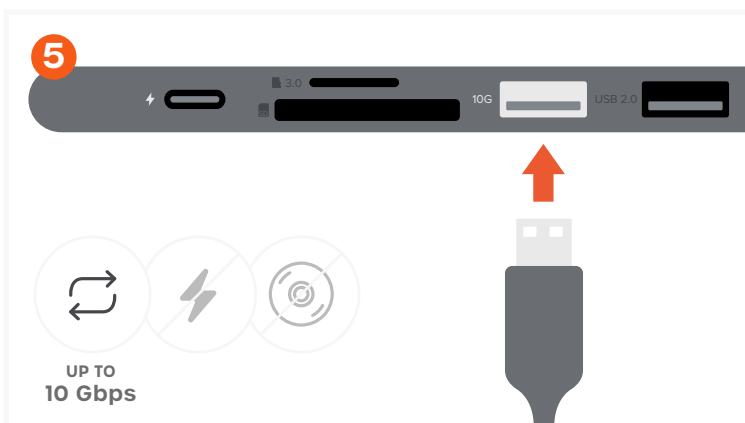

6-IN-1 USB-C SLIM MULTIPORT ADAPTER

SKU: ST-P6SK / ST-P6SS / ST-P6SM

Connect the adapter to a compatible host device.
LED indicator should turn on once connected.

Connect a USB-C charging cable to the adapter's USB-C PD port (up to 100W; 15W used for operation).
Does not support video output.
Does not support CD/DVD drives or Apple SuperDrive.

Connect an HDMI cable from the adapter to a 4K-compatible display.
Up to 4K at 60Hz.
Only supports direct HDMI connections.

Insert microSD or SD cards into the card reader slots: microSD with pins facing down, SD with pins facing up.
Both cards can be read simultaneously.
Supports UHS-I read/write speeds (up to 104 MB/s).

Connect one USB 3.0 Type-A device for high speed data transfer up to 10 Gbps.
Does not support charging or CD readers including the Apple SuperDrive.

Connect one USB 2.0 Type-A device (up to 480 Mbps), recommended for low-power peripherals or wireless receivers.
Does not support charging or CD readers including the Apple SuperDrive.