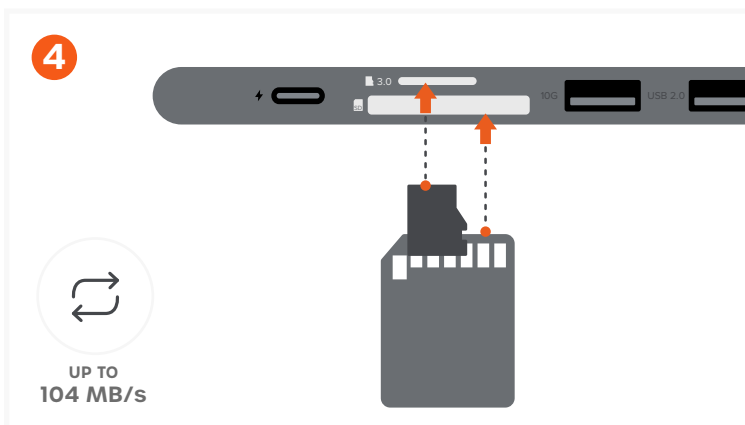

6-IN-1 USB-C SLIM MULTIPORT ADAPTER

SKU: ST-P6SK / ST-P6SS / ST-P6SM

Connect the adapter to a compatible host device.
LED indicator should turn on once connected.

Connect a USB-C charging cable to the adapter's USB-C PD port (up to 100W; 15W used for operation).
Does not support video output.
Does not support CD/DVD drives or Apple SuperDrive.

Connect an HDMI cable from the adapter to a 4K-compatible display.
Up to 4K at 60Hz.
Only supports direct HDMI connections.

Insert microSD or SD cards into the card reader slots: microSD with pins facing down, SD with pins facing up.
Both cards can be read simultaneously.
Supports UHS-I read/write speeds (up to 104 MB/s).