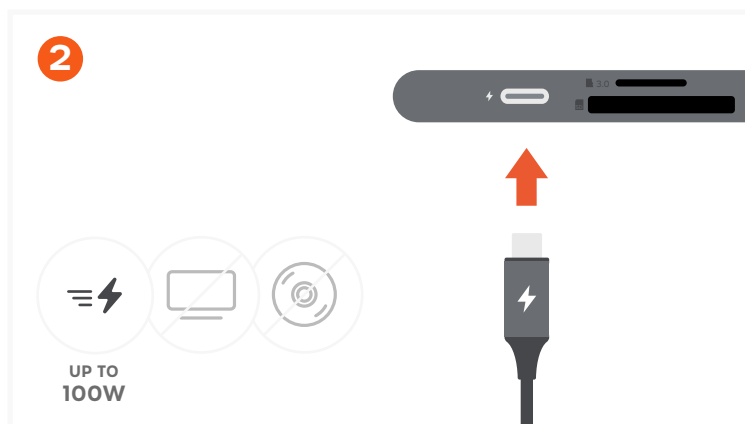

6-IN-1 USB-C SLIM MULTIPORT ADAPTER

SKU: ST-P6SK / ST-P6SS / ST-P6SM

Connect the adapter to a compatible host device.
LED indicator should turn on once connected.

Connect a USB-C charging cable to the adapter's USB-C PD port (up to 100W; 15W used for operation).
Does not support video output.
Does not support CD/DVD drives or Apple SuperDrive.

Connect an HDMI cable from the adapter to a 4K-compatible display.
Up to 4K at 60Hz.
Only supports direct HDMI connections.

Insert microSD or SD cards into the card reader slots: microSD with pins facing down, SD with pins facing up.
Both cards can be read simultaneously.
Supports UHS-I read/write speeds (up to 104 MB/s).