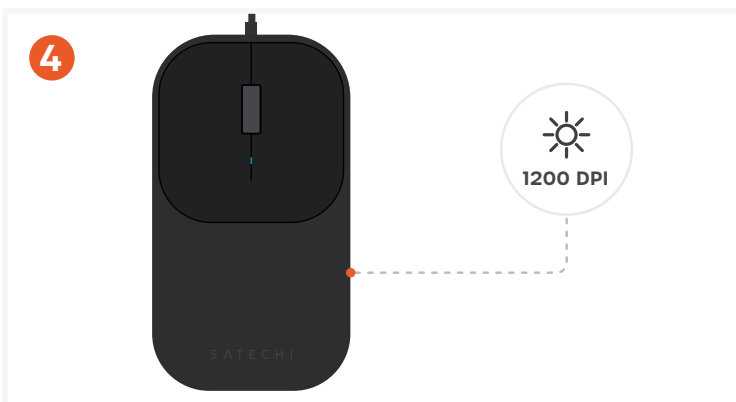

- 1 - Left-click button
- 2 - Right-click button
- 3 - Scroll wheel

Tracking & Performance

The Slim LX Wired Mouse features an optical tracking sensor for smooth and precise cursor control.

- The default DPI setting is 1200 DPI.