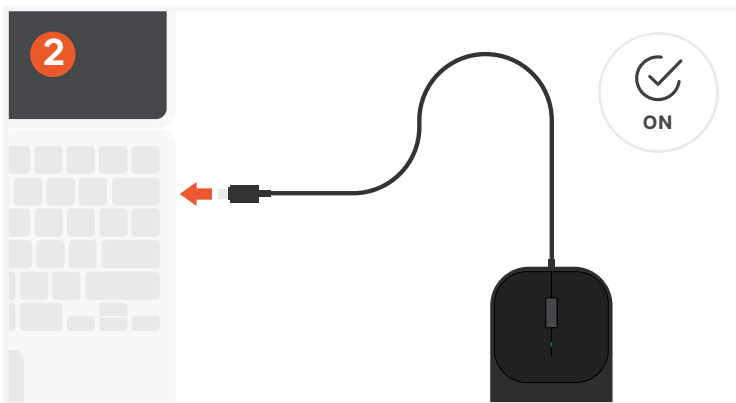

SLIM LX WIRED MOUSE

SKU: ST-MULXS / ST-MULXC

Connect Mouse

Plug the Slim LX Wired Mouse into a USB-C or Thunderbolt port on your device.

A USB-C-to-USB-A adapter is included for compatibility with USB-A ports.

Plug & Play Setup

- Once connected, the mouse will be automatically detected by your device.
- No additional drivers or software installation is required.

Mouse Controls

The mouse includes standard controls:

- 1 - Left-click button
- 2 - Right-click button
- 3 - Scroll wheel

Tracking & Performance

The Slim LX Wired Mouse features an optical tracking sensor for smooth and precise cursor control.

- The default DPI setting is 1200 DPI.