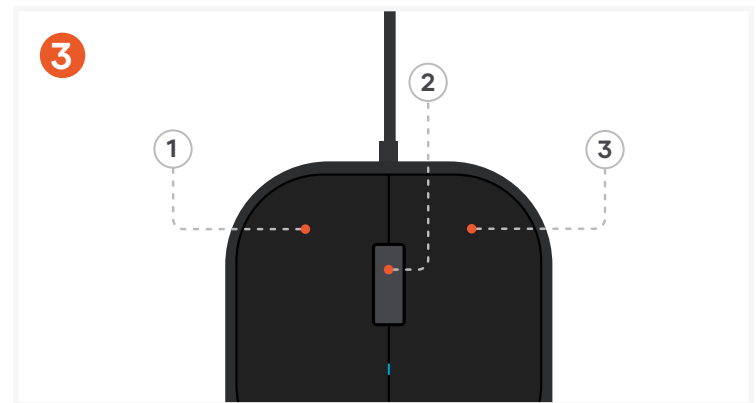

Mouse Controls

The mouse includes standard controls:

1. 1 - Left-click button
2. 2 - Right-click button
3. 3 - Scroll wheel