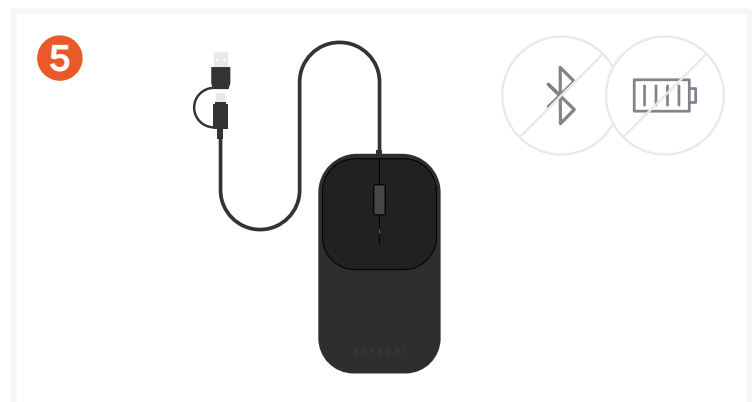

SLIM LX WIRED MOUSE

SKU: ST-MULXS / ST-MULXC

Connect Mouse

Plug the Slim LX Wired Mouse into a USB-C or Thunderbolt port on your device.

A USB-C-to-USB-A adapter is included for compatibility with USB-A ports.

Plug & Play Setup

- Once connected, the mouse will be automatically detected by your device.
- No additional drivers or software installation is required.

Mouse Controls

The mouse includes standard controls:

- 1 - Left-click button
- 2 - Right-click button
- 3 - Scroll wheel

Tracking & Performance

The Slim LX Wired Mouse features an optical tracking sensor for smooth and precise cursor control.

- The default DPI setting is 1200 DPI.