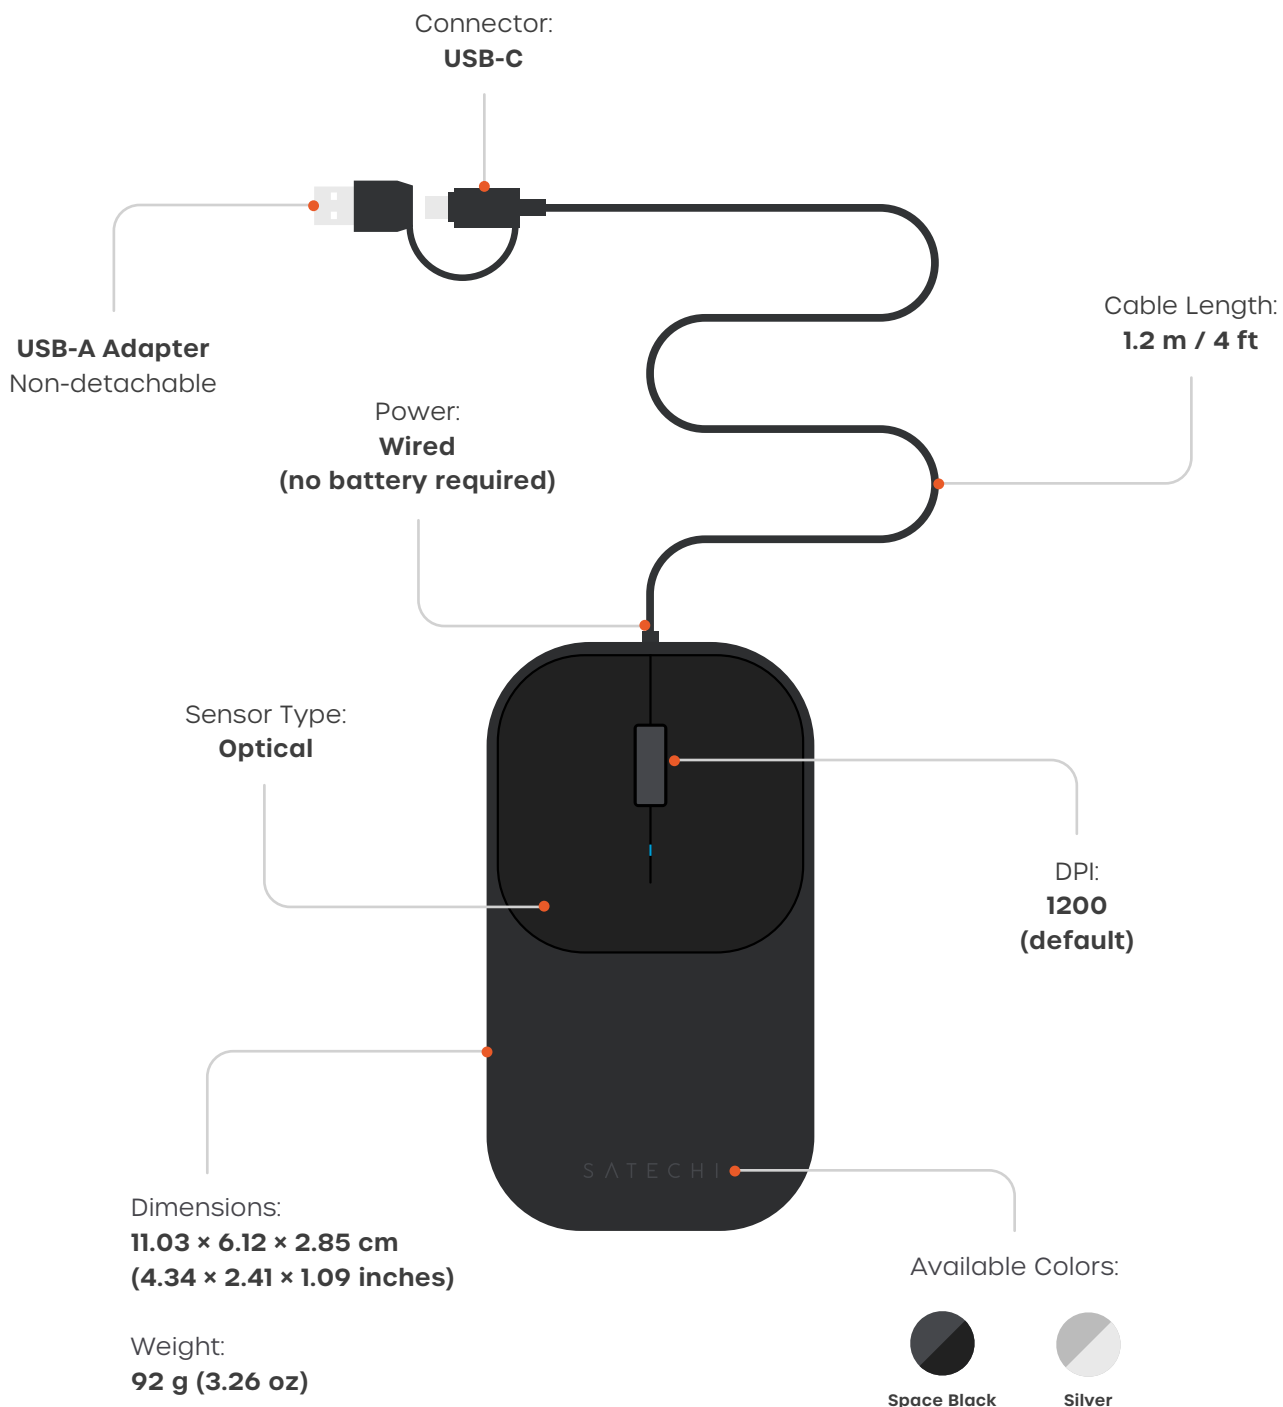

SPECIFICATIONS

COMPATIBILITY

Requires a device with a USB-C port.

Compatible with:

- macOS
- Windows
- ChromeOS
- iPadOS

CARE & USAGE

- Avoid exposure to liquids or extreme temperatures.
- Clean with a soft, dry cloth.
- Do not pull or bend the cable excessively.