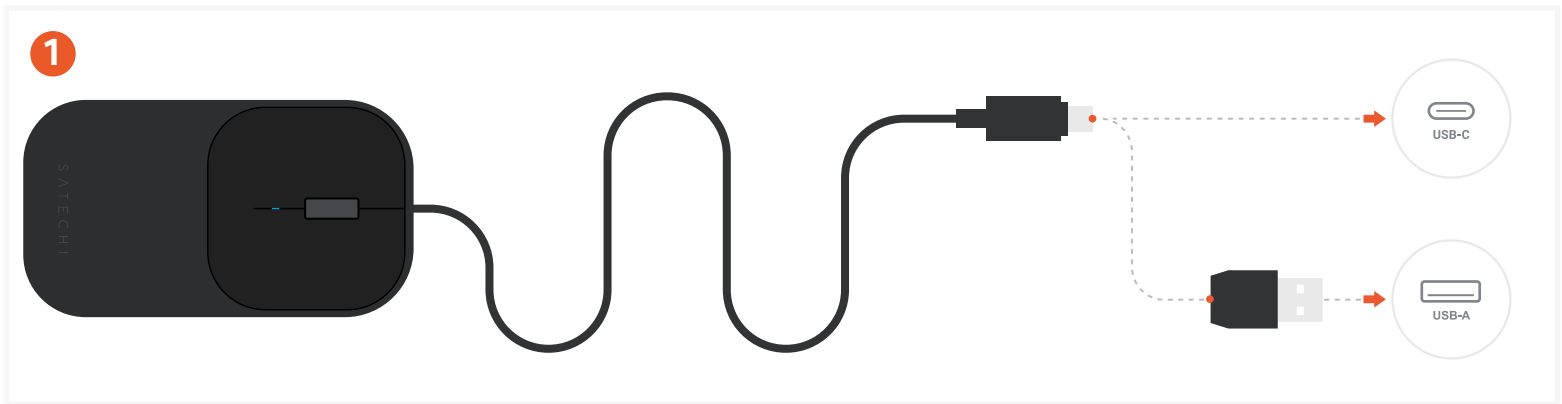

SLIM LX WIRED MOUSE

SKU: ST-MULXS / ST-MULXC

Connect Mouse

Plug the Slim LX Wired Mouse into a USB-C or Thunderbolt port on your device.

A USB-C-to-USB-A adapter is included for compatibility with USB-A ports.

Plug & Play Setup

- Once connected, the mouse will be automatically detected by your device.
- No additional drivers or software installation is required.

Mouse Controls

The mouse includes standard controls:

- 1 - Left-click button
- 2 - Right-click button
- 3 - Scroll wheel

Tracking & Performance

The Slim LX Wired Mouse features an optical tracking sensor for smooth and precise cursor control.

- The default DPI setting is 1200 DPI.