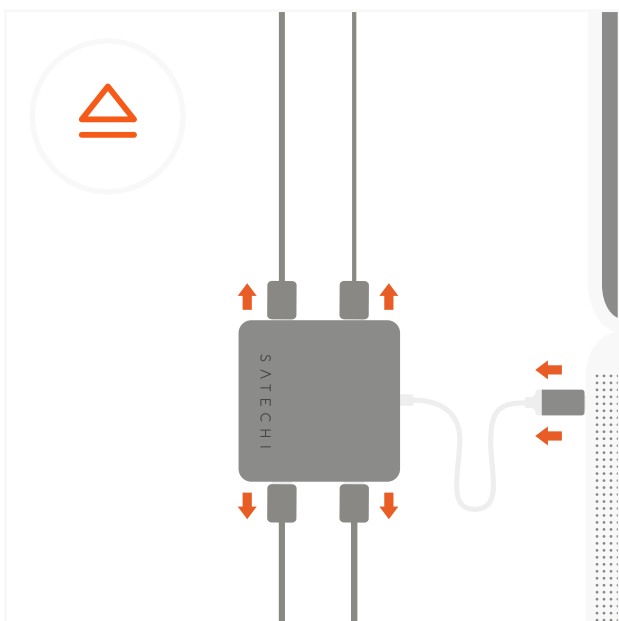

## 4-PORT USB-C HUB

**1** Connect the hub to a USB-C tablet, laptop, or desktop computer.

**2** Connect up to four USB-C devices for fast data transfer or back up.  
Up to 5 Gbps

**3** Safely eject USB-C devices and remove the hub after use.

**4** **Note:** USB-C ports do not support video output or charging.