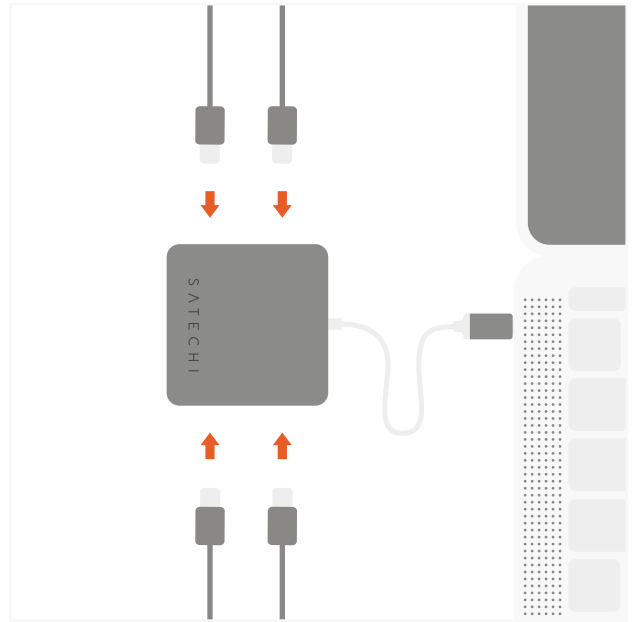

## 4-PORT USB-C HUB

**1** Connect the hub to a USB-C tablet, laptop, or desktop computer.

**2** Connect up to four USB-C devices for fast data transfer or back up.  
Up to 5 Gbps

**3** Safely eject USB-C devices and remove the hub after use.

**4** **Note:** USB-C ports do not support video output or charging.