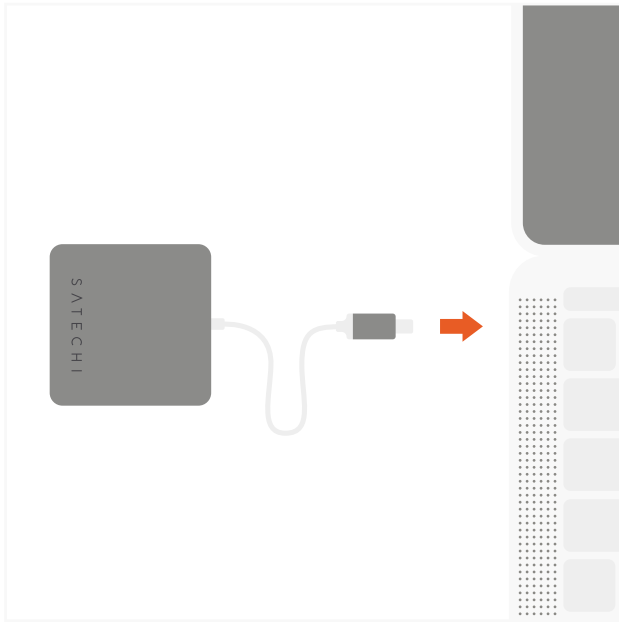

## 4-PORT USB-C HUB

**1** Connect the hub to a USB-C tablet, laptop, or desktop computer.

**2** Connect up to four USB-C devices for fast data transfer or back up.  
Up to 5 Gbps

**3** Safely eject USB-C devices and remove the hub after use.

**4** **Note:** USB-C ports do not support video output or charging.